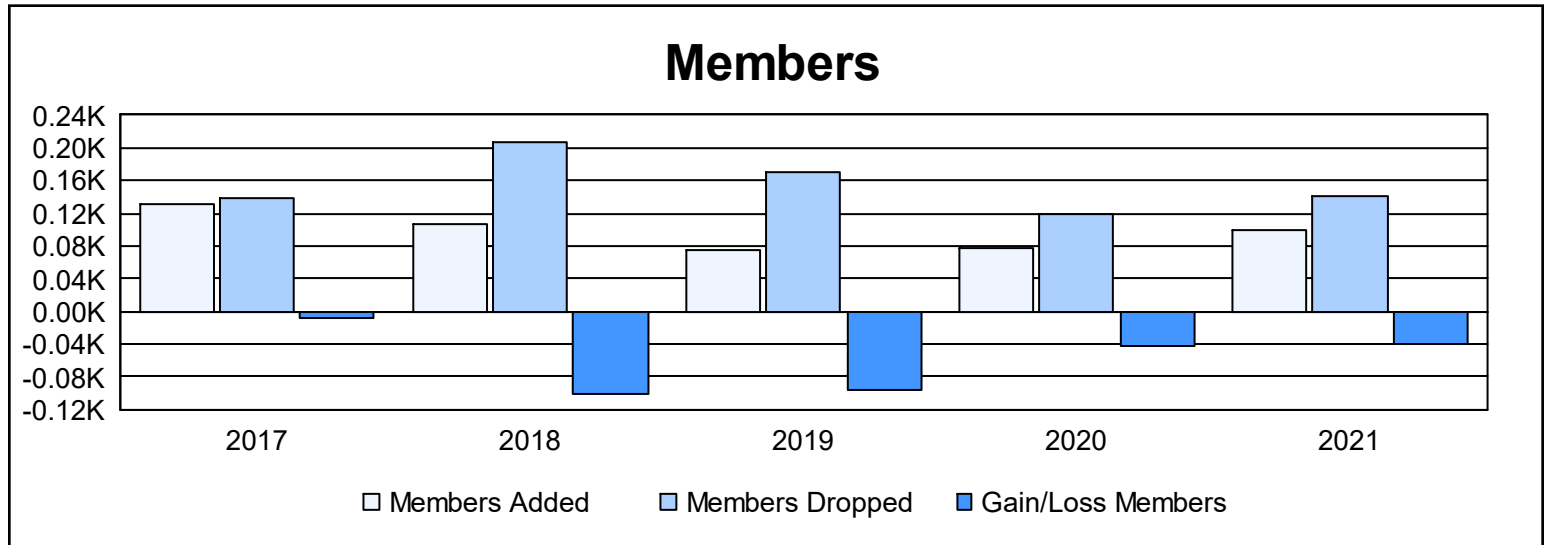

Year	New Clubs	Dropped Clubs	Gain/ Loss Clubs	New Members	Charter Members	Reinstate Members	Transfer Members	Total Member Added	Total Members Dropped	Gain/ Loss Members
2016-2017	0	0	0	112	2	5	11	130	138	-8
2017-2018	0	3	-3	66	6	6	29	107	207	-100
2018-2019	0	2	-2	66	1	5	3	75	170	-95
2019-2020	0	1	-1	63	0	3	12	78	120	-42
2020-2021	0	1	-1	94	0	3	3	100	141	-41
<b>Average</b>	<b>0</b>	<b>1</b>	<b>-1</b>	<b>80</b>	<b>2</b>	<b>4</b>	<b>12</b>	<b>98</b>	<b>155</b>	<b>-57</b>

### Membership Composition June 2021 Cumulative