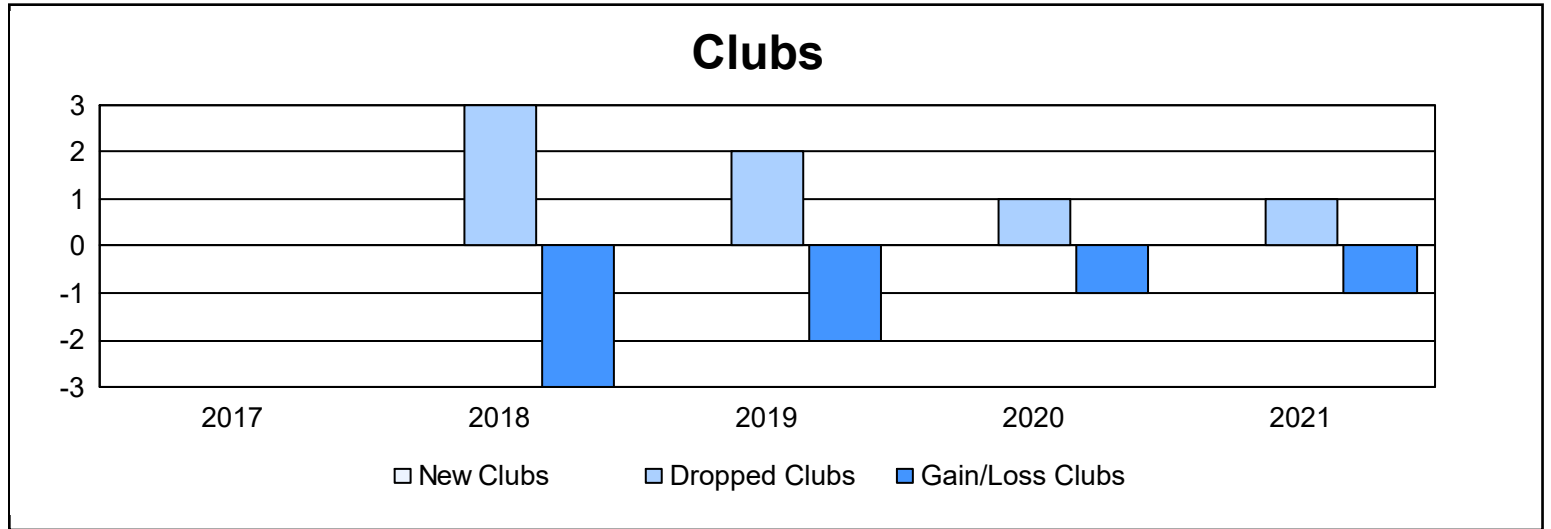

Year	New Clubs	Dropped Clubs	Gain/ Loss Clubs	New Members	Charter Members	Reinstate Members	Transfer Members	Total Member Added	Total Members Dropped	Gain/ Loss Members
2016-2017	0	0	0	112	2	5	11	130	138	-8
2017-2018	0	3	-3	66	6	6	29	107	207	-100
2018-2019	0	2	-2	66	1	5	3	75	170	-95
2019-2020	0	1	-1	63	0	3	12	78	120	-42
2020-2021	0	1	-1	94	0	3	3	100	141	-41
<b>Average</b>	<b>0</b>	<b>1</b>	<b>-1</b>	<b>80</b>	<b>2</b>	<b>4</b>	<b>12</b>	<b>98</b>	<b>155</b>	<b>-57</b>

### Membership Composition June 2021 Cumulative